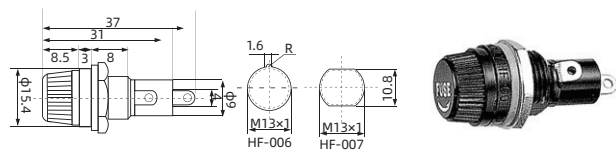

FUSE BLOCK & FUSE CLIP

HF-004/J (RoHS)

FUSE CLIP FOR 5X20MM FUSE
NICKEL PLATED OR TIN PLATED

Unit 单位: mm

HF-005/N (NICKEL PLATED) (RoHS)

HF-005/T (TIN PLATED) (RoHS)
FUSE CLIP FOR 6X32MM FUSE

Unit 单位: mm

HF-004/P (RoHS)

FUSE CLIP FOR 5x20MM FUSE
PHOSPHOR BRONZE, TIN PLATED

Unit 单位: mm

HF-005/I (RoHS)

FUSE CLIP FOR 6x32MM FUSE
NICKEL PLATED OR TIN PLATED

Unit 单位: mm

HF-004/PT (RoHS)

FUSE CLIP FOR 5x20MM FUSE, TAPED TYPE
PHOSPHOR BRONZE, TIN PLATED

Unit 单位: mm

HF-006 HF-007

PANEL MOUNT FUSE HOLDER FOR 5X20MM FUSE

Unit 单位: mm

HF-004/HT (RoHS)

FUSE CLIP FOR 5x20MM FUSE, TAPED TYPE
PHOSPHOR BRONZE, TIN PLATED

Unit 单位: mm

HF-008 HF-009