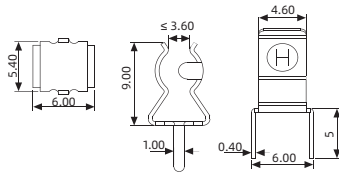

FUSE BLOCK & FUSE CLIP

HF-004/J (RoHS)

FUSE CLIP FOR 5X20MM FUSE
NICKEL PLATED OR TIN PLATED

Unit 单位: mm

HF-005/N (NICKEL PLATED) (RoHS)

HF-005/T (TIN PLATED) (RoHS)
FUSE CLIP FOR 6X32MM FUSE

Unit 单位: mm

HF-004/P (RoHS)

FUSE CLIP FOR 5x20MM FUSE
PHOSPHOR BRONZE, TIN PLATED

Unit 单位: mm

HF-005/I (RoHS)

FUSE CLIP FOR 6x32MM FUSE
NICKEL PLATED OR TIN PLATED

Unit 单位: mm

HF-004/PT (RoHS)

FUSE CLIP FOR 5x20MM FUSE, TAPED TYPE
PHOSPHOR BRONZE, TIN PLATED

Unit 单位: mm

HF-006 HF-007

PANEL MOUNT FUSE HOLDER FOR 5X20MM FUSE

Unit 单位: mm

HF-004/HT (RoHS)

FUSE CLIP FOR 5x20MM FUSE, TAPED TYPE
PHOSPHOR BRONZE, TIN PLATED

Unit 单位: mm

HF-008 HF-009