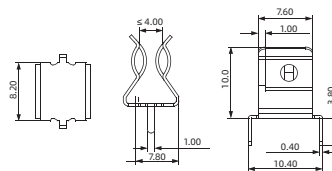

FUSE BLOCK & FUSE CLIP

HF-004/J (RoHS)

FUSE CLIP FOR 5X20MM FUSE
NICKEL PLATED OR TIN PLATED

Unit 单位: mm

HF-005/N (NICKEL PLATED) (RoHS)

HF-005/T (TIN PLATED) (RoHS)
FUSE CLIP FOR 6X32MM FUSE

Unit 单位: mm

HF-004/P (RoHS)

FUSE CLIP FOR 5x20MM FUSE
PHOSPHOR BRONZE, TIN PLATED

Unit 单位: mm

HF-005/I (RoHS)

FUSE CLIP FOR 6x32MM FUSE
NICKEL PLATED OR TIN PLATED

Unit 单位: mm

HF-004/PT (RoHS)

FUSE CLIP FOR 5x20MM FUSE, TAPED TYPE
PHOSPHOR BRONZE, TIN PLATED

Unit 单位: mm

HF-006 HF-007

PANEL MOUNT FUSE HOLDER FOR 5X20MM FUSE

Unit 单位: mm

HF-004/HT (RoHS)

FUSE CLIP FOR 5x20MM FUSE, TAPED TYPE
PHOSPHOR BRONZE, TIN PLATED

Unit 单位: mm

HF-008 HF-009