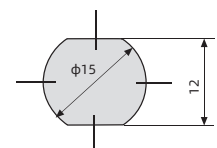

MOUNTING HOLE

HF-009