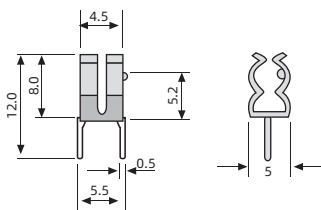

FUSE BLOCK & FUSE CLIP

HF-004/J (RoHS)

FUSE CLIP FOR 5X20MM FUSE
NICKEL PLATED OR TIN PLATED

Unit 单位: mm

HF-005/N (NICKEL PLATED) (RoHS)

HF-005/T (TIN PLATED) (RoHS)
FUSE CLIP FOR 6X32MM FUSE

Unit 单位: mm

HF-004/P (RoHS)

FUSE CLIP FOR 5x20MM FUSE
PHOSPHOR BRONZE, TIN PLATED

Unit 单位: mm

HF-005/I (RoHS)

FUSE CLIP FOR 6x32MM FUSE
NICKEL PLATED OR TIN PLATED

Unit 单位: mm

HF-004/PT (RoHS)

FUSE CLIP FOR 5x20MM FUSE, TAPED TYPE
PHOSPHOR BRONZE, TIN PLATED

Unit 单位: mm

HF-006 HF-007

PANEL MOUNT FUSE HOLDER FOR 5X20MM FUSE

Unit 单位: mm

HF-004/HT (RoHS)

FUSE CLIP FOR 5x20MM FUSE, TAPED TYPE
PHOSPHOR BRONZE, TIN PLATED

Unit 单位: mm

HF-008 HF-009

PANEL MOUNT FUSE HOLDER FOR 6x32MM FUSE

Unit 单位: mm

HF-008

MOUNTING HOLE

HF-009