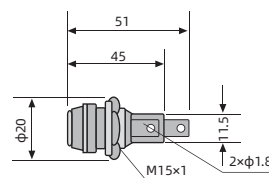

FUSE BLOCK & FUSE CLIP

HF-004/J (RoHS)

FUSE CLIP FOR 5X20MM FUSE
NICKEL PLATED OR TIN PLATED

Unit 单位: mm

HF-005/N (NICKEL PLATED) (RoHS)

HF-005/T (TIN PLATED) (RoHS)
FUSE CLIP FOR 6X32MM FUSE

Unit 单位: mm

HF-004/P (RoHS)

FUSE CLIP FOR 5x20MM FUSE
PHOSPHOR BRONZE, TIN PLATED

Unit 单位: mm

HF-005/I (RoHS)

FUSE CLIP FOR 6x32MM FUSE
NICKEL PLATED OR TIN PLATED

Unit 单位: mm

HF-004/PT (RoHS)

FUSE CLIP FOR 5x20MM FUSE, TAPED TYPE
PHOSPHOR BRONZE, TIN PLATED

Unit 单位: mm

HF-006 HF-007

PANEL MOUNT FUSE HOLDER FOR 5X20MM FUSE

Unit 单位: mm

HF-004/HT (RoHS)

FUSE CLIP FOR 5x20MM FUSE, TAPED TYPE
PHOSPHOR BRONZE, TIN PLATED

Unit 单位: mm

HF-008 HF-009

PANEL MOUNT FUSE HOLDER FOR 6x32MM FUSE

Unit 单位: mm

HF-008

MOUNTING HOLE

HF-009