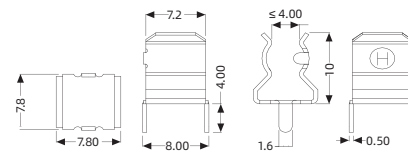

FUSE BLOCK & FUSE CLIP

HF-004/J (RoHS)

FUSE CLIP FOR 5X20MM FUSE
NICKEL PLATED OR TIN PLATED

Unit 单位: mm

HF-005/N (NICKEL PLATED) (RoHS)

HF-005/T (TIN PLATED) (RoHS)
FUSE CLIP FOR 6X32MM FUSE

Unit 单位: mm

HF-004/P (RoHS)

FUSE CLIP FOR 5x20MM FUSE
PHOSPHOR BRONZE, TIN PLATED

Unit 单位: mm

HF-005/I (RoHS)

FUSE CLIP FOR 6x32MM FUSE
NICKEL PLATED OR TIN PLATED

Unit 单位: mm

HF-004/PT (RoHS)

FUSE CLIP FOR 5x20MM FUSE, TAPED TYPE
PHOSPHOR BRONZE, TIN PLATED

Unit 单位: mm

HF-006 HF-007

PANEL MOUNT FUSE HOLDER FOR 5X20MM FUSE

Unit 单位: mm

HF-004/HT (RoHS)

FUSE CLIP FOR 5x20MM FUSE, TAPED TYPE
PHOSPHOR BRONZE, TIN PLATED

Unit 单位: mm

HF-008 HF-009