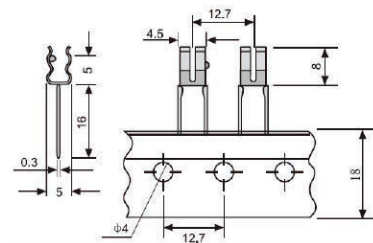

FUSE BLOCK & FUSE CLIP

HF-004/J (RoHS)

FUSE CLIP FOR 5X20MM FUSE
NICKEL PLATED OR TIN PLATED

Unit 单位: mm

HF-005/N (NICKEL PLATED) (RoHS)

HF-005/T (TIN PLATED) (RoHS)
FUSE CLIP FOR 6X32MM FUSE

Unit 单位: mm

HF-004/P (RoHS)

FUSE CLIP FOR 5x20MM FUSE
PHOSPHOR BRONZE, TIN PLATED

Unit 单位: mm

HF-005/I (RoHS)

FUSE CLIP FOR 6x32MM FUSE
NICKEL PLATED OR TIN PLATED

Unit 单位: mm

HF-004/PT (RoHS)

FUSE CLIP FOR 5x20MM FUSE, TAPED TYPE
PHOSPHOR BRONZE, TIN PLATED

Unit 单位: mm

HF-006 HF-007

PANEL MOUNT FUSE HOLDER FOR 5X20MM FUSE

Unit 单位: mm

HF-004/HT (RoHS)

FUSE CLIP FOR 5x20MM FUSE, TAPED TYPE
PHOSPHOR BRONZE, TIN PLATED

Unit 单位: mm

HF-008 HF-009