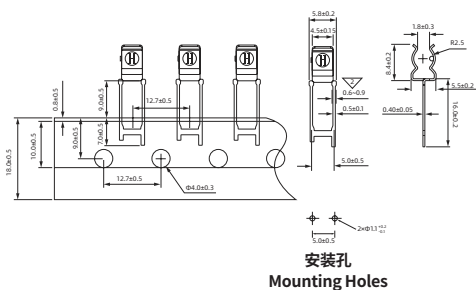

FUSE BLOCK & FUSE CLIP

HF-004/J (RoHS)

FUSE CLIP FOR 5X20MM FUSE
NICKEL PLATED OR TIN PLATED

Unit 单位: mm

HF-005/N (NICKEL PLATED) (RoHS)

HF-005/T (TIN PLATED) (RoHS)
FUSE CLIP FOR 6X32MM FUSE

Unit 单位: mm

HF-004/P (RoHS)

FUSE CLIP FOR 5x20MM FUSE
PHOSPHOR BRONZE, TIN PLATED

Unit 单位: mm

HF-005/I (RoHS)

FUSE CLIP FOR 6x32MM FUSE
NICKEL PLATED OR TIN PLATED

Unit 单位: mm

HF-004/PT (RoHS)

FUSE CLIP FOR 5x20MM FUSE, TAPED TYPE
PHOSPHOR BRONZE, TIN PLATED

Unit 单位: mm

HF-006 HF-007

PANEL MOUNT FUSE HOLDER FOR 5X20MM FUSE

Unit 单位: mm

HF-004/HT (RoHS)

FUSE CLIP FOR 5x20MM FUSE, TAPED TYPE
PHOSPHOR BRONZE, TIN PLATED

Unit 单位: mm

HF-008 HF-009

PANEL MOUNT FUSE HOLDER FOR 6x32MM FUSE

Unit 单位: mm

HF-008

MOUNTING HOLE

HF-009